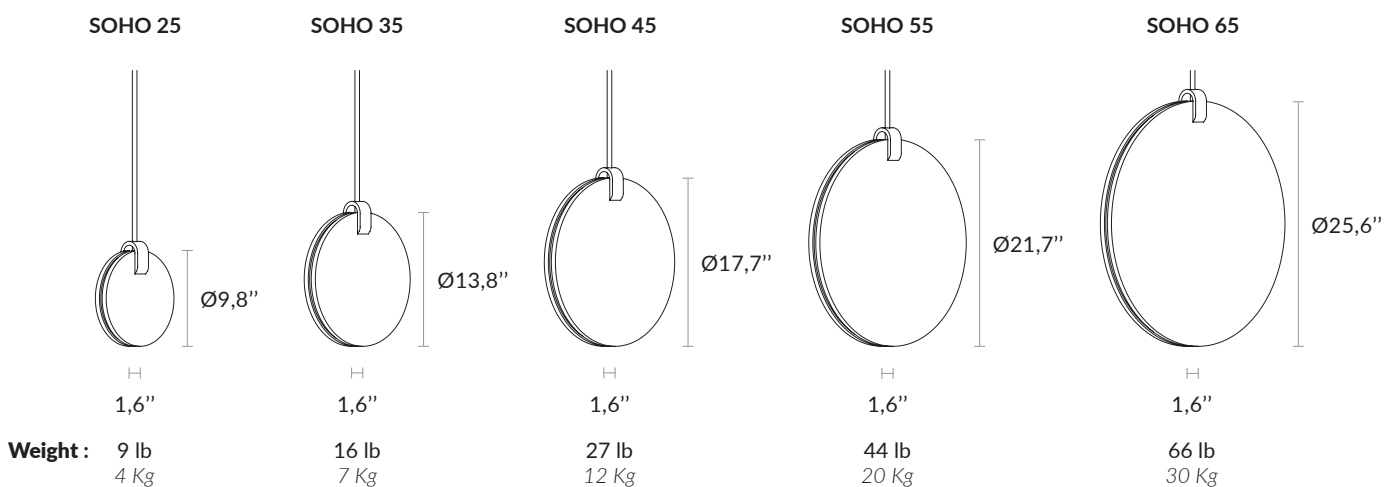

# SOHO

AAE SOHO US FP Non contractual picture.

**AE**  
Alain Ellouz  
.paris

<b>Type</b>	Pendant light Equipped with UL listed components
<b>Environment</b>	Indoor
<b>Material</b>	Alabaster and steel
<b>Suspension system</b>	Metal rod Ø0,5" - Standard length to order : min. 7,9" - max. 78,7" Additional length to order (Price upon request)
<b>Lighting system</b>	LED Strip 2,9W/ft (2700K or 3000K) - Dimmable intensity Standard : remote transformer Optional (additional cost) : transformer concealed in canopy
<b>Voltage</b>	24 V : transformer provided
<b>Wattage</b>	SOHO 25 : 9 W SOHO 35 : 13 W SOHO 45 : 16 W SOHO 55 : 20 W SOHO 65 : 23 W
<b>Source lumens</b>	SOHO 25 : 560 lm SOHO 35 : 770 lm SOHO 45 : 980 lm SOHO 55 : 1190 lm SOHO 65 : 1400 lm The alabaster diffuses between 40 and 60% of the light source lumens
<b>References</b>	SOHO 25 : COL-0314 SOHO 35 : COL-0219 SOHO 45 : COL-0221 SOHO 55 : COL-0223 SOHO 65 : COL-0225

## Dimensions :

2 years warranty. General terms and conditions of sales.

## STANDARD FIXING SYSTEMS AND FINISHES

Included in the price of the luminaire

The price includes the fixing system of your choice, with a standard finish and a rod of 2 meters maximum.  
(price on request for a longer rod)

3,5 x 1,2 x h.0,9"

- **CANOPY 130**

Individual ceiling fixing.

Ø 5,1 x h.1,4"

- **RODS, CANOPY 130 AND SOHO METAL PARTS FINISHES**

Paint finishes :

Mat white  
ref : dcl-012

Mat black  
ref : dcl-022